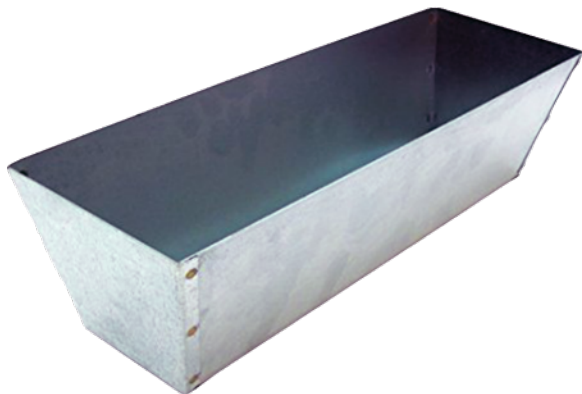

Mud Pan, Galvanized steel

Brand: Marshalltown
Product No: 813.PD

Description

- Has tapered ends and sides with mud-tight seams
- All sides are sheared to clean knives easily
- Made from galvanized steel

Dimensions

Top = 14"L × 4 11/16"W

Bottom = 12 1/2"L × 3"W Height = 3 5/8"