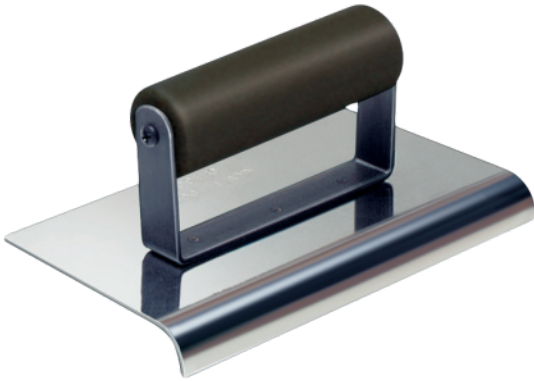

# Sidewalk Hand Edger, Stainless Steel, Textured plastic handle

**Brand:** Kraft Tool Co  
**Product No:** CF320PF.CO  
**Made in:** USA

## Description

- Polished blade
- Smooth radius prevents chipping of slabs
- Steel mounting welded to blade
- Made in the USA

## Dimensions

10" × 6"

Radius = 3/8" Lip = 1/2"