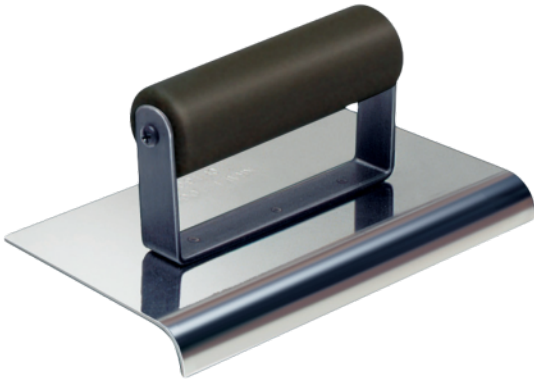

Sidewalk Hand Edger, Stainless Steel, Textured plastic handle

Brand: Kraft Tool Co
Product No: CF320PF.CO
Made in: USA

Description

- Polished blade
- Smooth radius prevents chipping of slabs
- Steel mounting welded to blade
- Made in the USA

Dimensions

10" × 6"

Radius = 3/8" Lip = 1/2"