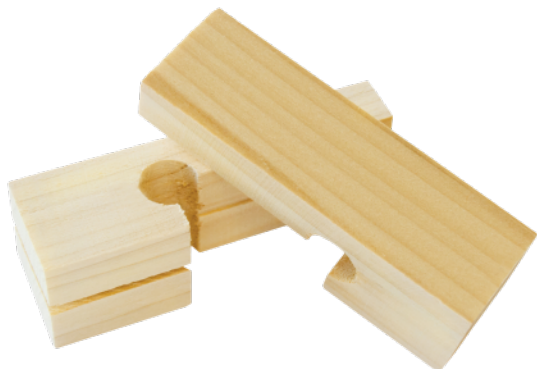

Wood Line Block

Brand: Kraft Tool Co
Product No: BL350-5PR.MA
Size: 4"
Made in: USA

Description

- Hardwood
- Grips wall tightly
- Sold in packs of 5 pairs
- Made in the USA