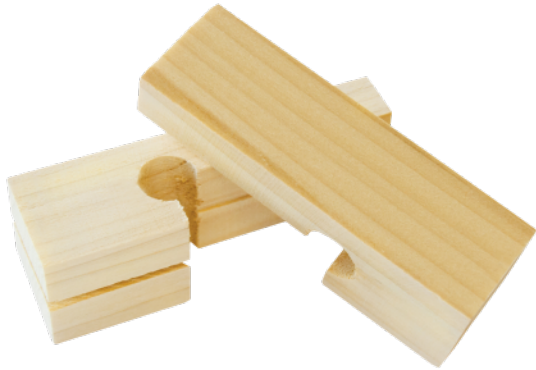

Wood Line Block

Brand: Kraft Tool Co
Product No: BL350-5PR.MA
Size: 4"
Made in: USA

Description

- Hardwood
- Grips wall tightly
- Sold in packs of 5 pairs
- Made in the USA