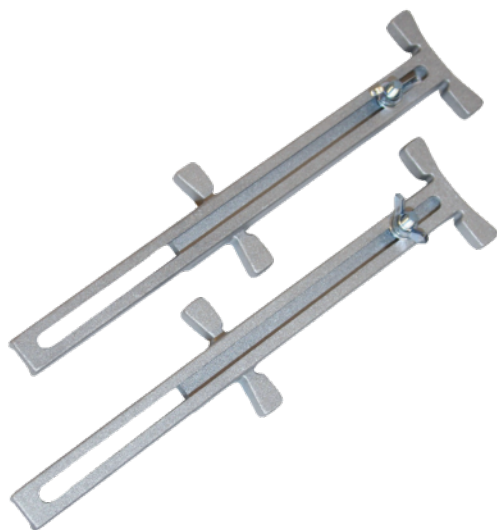

# Adjustable Line Stretcher

**Brand:** Kraft Tool Co  
**Product No:** BL147.MA  
**Size:** Adjustable from 4" to 12"

## Description

- Strong aluminum construction
- Create a straight course in masonry
- A wingnut makes it easy to change size
- Package of 2