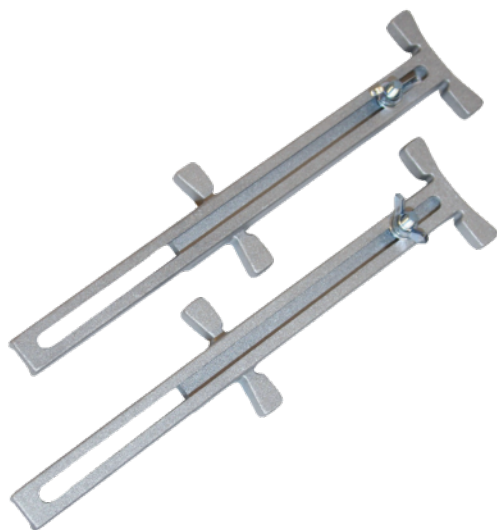

Adjustable Line Stretcher

Brand: Kraft Tool Co
Product No: BL147.MA
Size: Adjustable from 4" to 12"

Description

- Strong aluminum construction
- Create a straight course in masonry
- A wingnut makes it easy to change size
- Package of 2