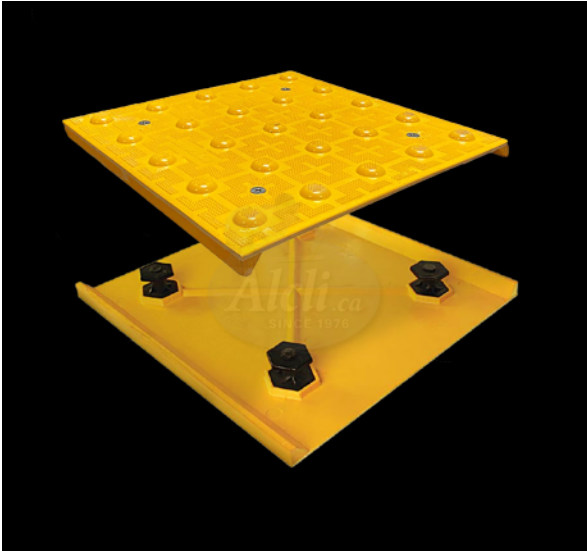

Replaceable Cast in Place Access® Tile , Tactile Walking Surface Indicators (TWSI)

Brand: Kinesik

Product No: ACC-R-1212.CO ... more

Description

- Tactile Walking Surface Indicators (TWSI) products for the following and many more applications: Curb Ramps / Vehicular Passage Ways / Parking Areas / Top of Stair Landings – Wheelchair Ramps / Pedestrian Crossings / Escalator Approaches / Transit Platforms / Multi-Modal Transit Stations
- 5 year manufacturer's warranty
- Meet the most recent AODA, CSA, ISO, provincial and national building codes
- Comes in standard colour with Federal colour identification numbers
- Available as a standard radius tile
- Easily cut to conform to various sizes and radius ramps
- Light weight and easy to handle
- Made from engineered polymers
- The most cost effective method of new curb ramp applications
- A smooth transition that meets Canadian Accessibility Codes

Product Gallery

Access Tile 