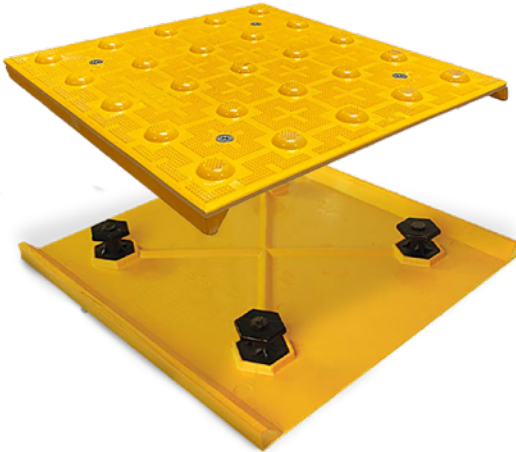

Replaceable Cast in Place Access® Tile , Tactile Walking Surface Indicators (TWSI)

Brand: Kinesik

Product No: ACC-R-1212.CO ... more

Description

- Tactile Walking Surface Indicators (TWSI) products for the following and many more applications: Curb Ramps / Vehicular Passage Ways / Parking Areas / Top of Stair Landings – Wheelchair Ramps / Pedestrian Crossings / Escalator Approaches / Transit Platforms / Multi-Modal Transit Stations
- 5 year manufacturer's warranty
- Meet the most recent AODA, CSA, ISO, provincial and national building codes
- Comes in standard colour with Federal colour identification numbers
- Available as a standard radius tile
- Easily cut to conform to various sizes and radius ramps
- Light weight and easy to handle
- Made from engineered polymers
- The most cost effective method of new curb ramp applications
- A smooth transition that meets Canadian Accessibility Codes

Product Gallery

Access Tile 