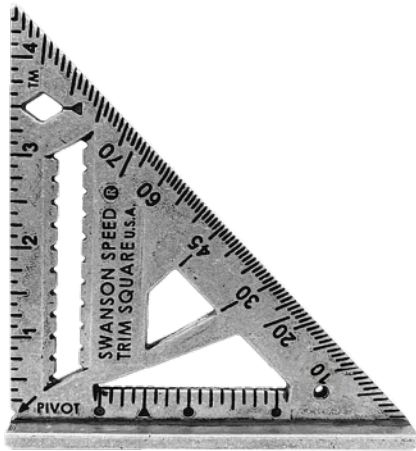

Trim Speed® Square

Brand: Swanson

Product No: S0145.MP

Size: 4 1/2"

Description

- 5 tools into 1: Try Square, Miter Square, Saw Guide, Line Scriber, Protractor
- Dual reference base, 1/4" and 3/8" on either side of the flange. Speedy angle guides for 22.5°, 30° and 45° markings. Perfect for cabinetry and molding.
- Heavy-gauge aluminum alloy construction
- High-visibility, black gradations with a non-glare, matte finish
- A full 1/8" scribe bar from the inventors of the full scribe bar.
- Small enough to fit into your pocket.