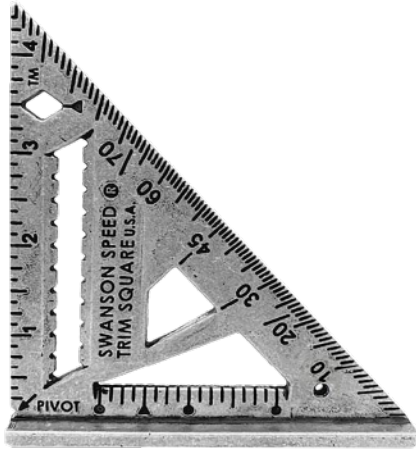

Trim Speed® Square

Brand: Swanson

Product No: S0145.MP

Size: 4 1/2"

Description

- 5 tools into 1: Try Square, Miter Square, Saw Guide, Line Scriber, Protractor
- Dual reference base, 1/4" and 3/8" on either side of the flange. Speedy angle guides for 22.5°, 30° and 45° markings. Perfect for cabinetry and molding.
- Heavy-gauge aluminum alloy construction
- High-visibility, black gradations with a non-glare, matte finish
- A full 1/8" scribe bar from the inventors of the full scribe bar.
- Small enough to fit into your pocket.