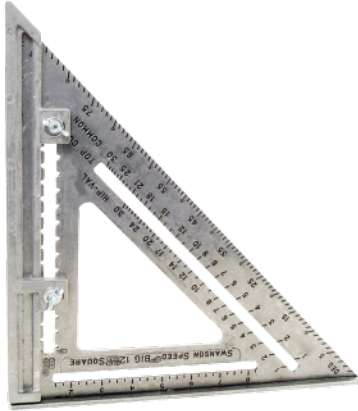

Phe Big 12[®] Speed[®] Square with Layout Bar

Brand: Swanson
Product No: S0107.MP

Description

- 7 tools into 1: Try Square, Miter Square, Saw Guide, Laser Guide, Protractor, Out of Square Corners, Line Scriber Heavy gauge aluminum alloy
- 1/4" and 1/2" spaced notches to facilitate scribing lines
- Matte finish. Black gradations. Patented Layout Bar
- Great for deck framing and stairway building