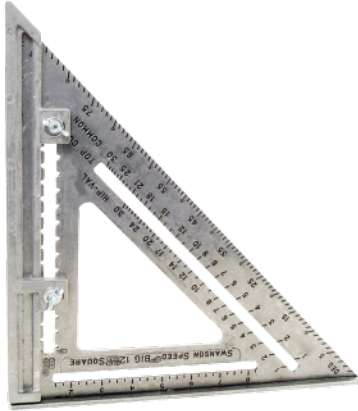

# Phe Big 12<sup>®</sup> Speed<sup>®</sup> Square with Layout Bar

**Brand:** Swanson  
**Product No:** S0107.MP

## Description

- 7 tools into 1: Try Square, Miter Square, Saw Guide, Laser Guide, Protractor, Out of Square Corners, Line Scriber Heavy gauge aluminum alloy
- 1/4" and 1/2" spaced notches to facilitate scribing lines
- Matte finish. Black gradations. Patented Layout Bar
- Great for deck framing and stairway building