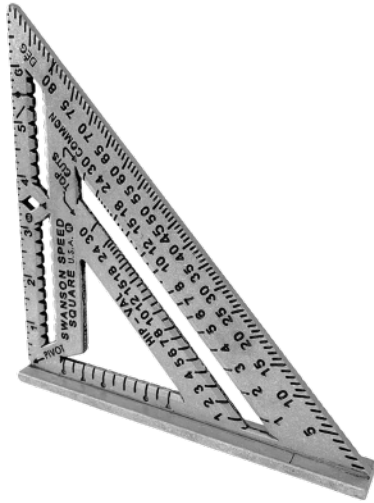

# Speed® Square Pro

**Brand:** Swanson  
**Product No:** S0100-A.MP  
**Size:** 7"

## Description

- Double stud wall width layout with ease
- Speedy angle guides for 3/8", 1/2", 3/4" and 1-1/2"
- A quick 22-1/2° pitch guide for octagons and 5 pitch rafters
- Full length longer scribe guide with the diamond bridge