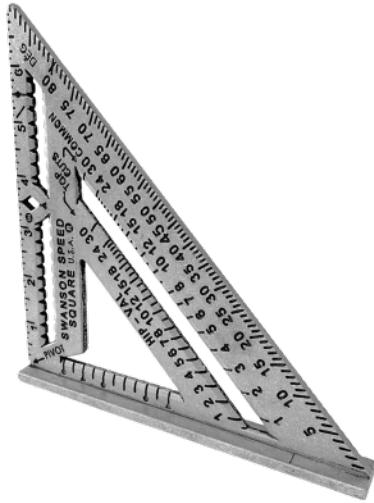

Speed® Square Pro

Brand: Swanson
Product No: S0100-A.MP
Size: 7"

Description

- Double stud wall width layout with ease
- Speedy angle guides for 3/8", 1/2", 3/4" and 1-1/2"
- A quick 22-1/2° pitch guide for octagons and 5 pitch rafters
- Full length longer scribe guide with the diamond bridge