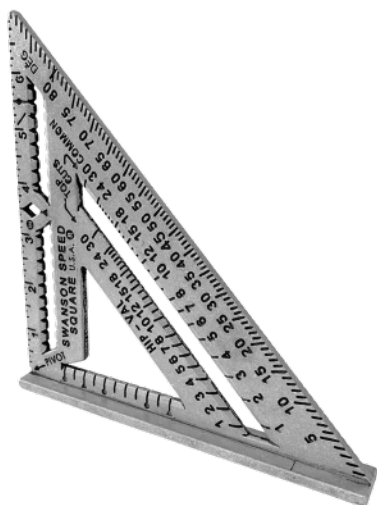

Speed® Square Pro

Brand: Swanson
Product No: S0100-A.MP
Size: 7"

Description

- Double stud wall width layout with ease
- Speedy angle guides for 3/8", 1/2", 3/4" and 1-1/2"
- A quick 22-1/2° pitch guide for octagons and 5 pitch rafters
- Full length longer scribe guide with the diamond bridge