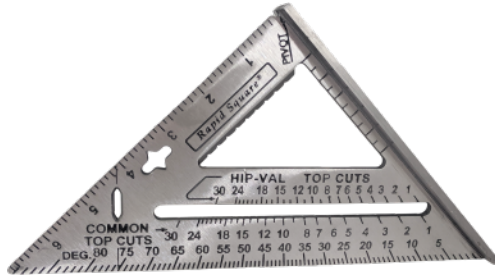

Rapid Square

Brand: Sands

Product No: SLRS45.MP

Size: 7"

Description

- Lightweight aluminum construction
- Durable construction won't bend or break
- Easy to read permanent graduations
- 5 tools in 1 (try square, miter square, protractor, inscriber & saw guide)