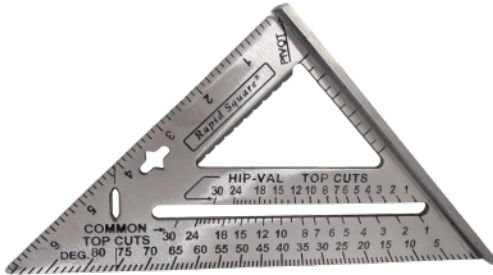

Rapid Square

Brand: Sands

Product No: SLRS45.MP

Size: 7"

Description

- Lightweight aluminum construction
- Durable construction won't bend or break
- Easy to read permanent graduations
- 5 tools in 1 (try square, miter square, protractor, inscriber & saw guide)