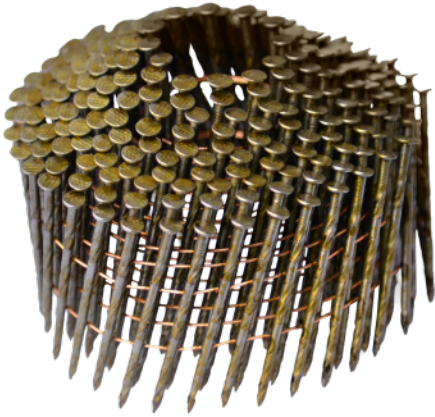

Nail, Spiral, Framing, 15 Degree

Brand: Alcli

Product No: CN25.GE ... more

Description

- 20 Rolls/Box = 225 Pieces/Roll = 4500 Pieces/Box
- Painted

SKU

CN225.GE

2 1/4" - 225 Piece/Roll

20 Roll/Box

QTY/Pallet

35 Box/Palle

CN25.GE

2 1/2" - 225 Piece/Roll

20 Roll/Box

35 Box/Palle