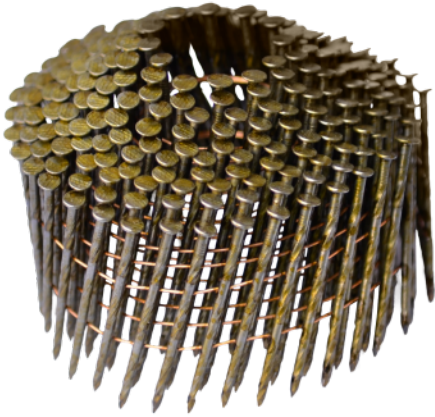

# Nail, Spiral, Framing, 15 Degree

**Brand:** Alcli

**Product No:** CN225.GE ... more

## Description

- 20 Rolls/Box = 225 Pieces/Roll = 4500 Pieces/Box
- Painted

SKU				QTY/Pallet	Pall Pric
CN225.GE	2 1/4" - 225 Piece/Roll	20 Roll/Box	\$22.50/Box	35 Box/Pallet	\$20
CN25.GE	2 1/2" - 225 Piece/Roll	20 Roll/Box	\$24.95/Box	35 Box/Pallet	\$21