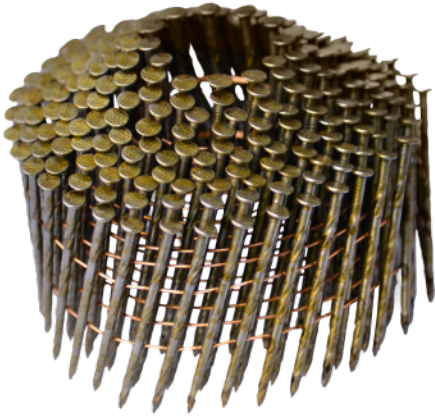

Nail, Spiral, Framing, 15 Degree

Brand: Alcli

Product No: CN25.GE ... more

Sold by: Box

Box Quantity: 20 Roll/Box

QTY/Pallet: 35 Box/Pallet

Description

- Painted

SKU	Size	Sold by	Box Quantity	QTY/Pallet
CN225.GE	2 1/4"	Box	20 Roll/Box = 225 Pieces/Roll = 4500 Pieces/Box	35 Box/Pallet = 700 Roll/Pallet
CN25.GE	2 1/2"	Box	20 Roll/Box = 225 Pieces/Roll = 4500 Pieces/Box	35 Box/Pallet = 700 Roll/Pallet