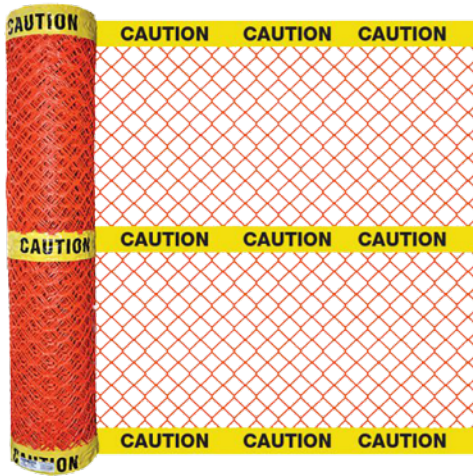

Fence, Diamond Fenced with Caution Tape

Brand: Import

Product No: CTSF-450.GS

Size: 4' x 50' (1.2 m x 15.2 m)

Description

- combines diamond mesh fence with three strips of laminated bright yellow CAUTION or DANGER Tape
- Provides a secure and highly visible barrier with smooth edges top and bottom
- Safety fence and caution tape in one
- Enhanced visibility – two color brightness
- Three stripe written warning says “CAUTION” or “DANGER”
- Designed for trail and construction demarcation